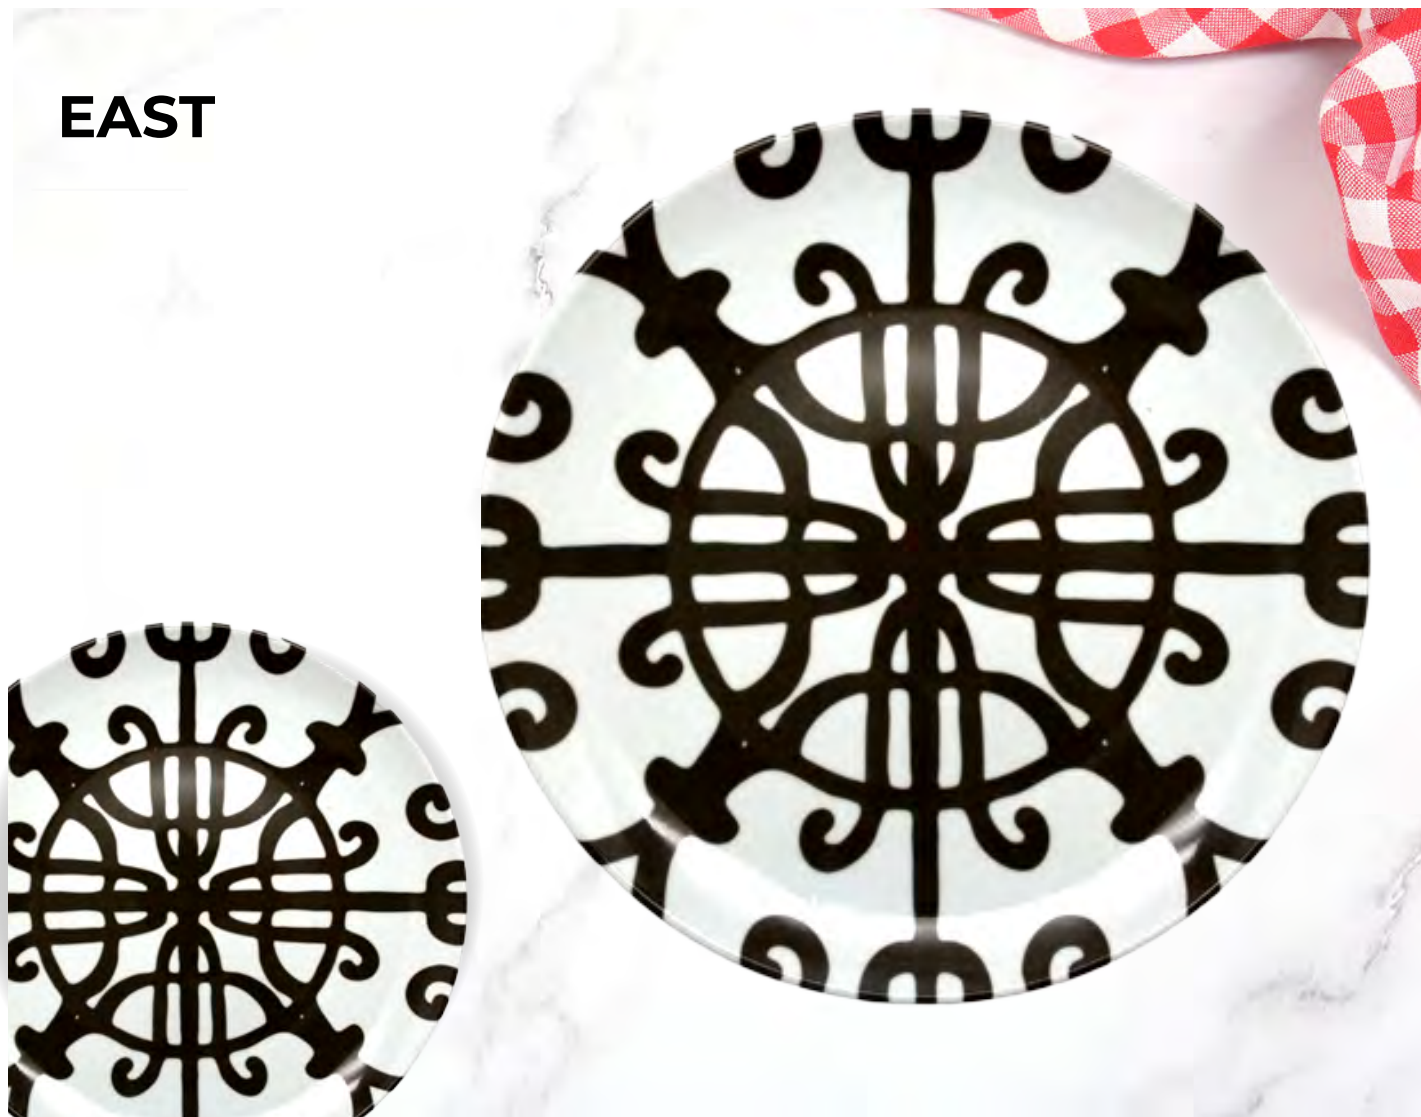

EAST

DESCRIPTION	SIZE	DECAL	GOLD I	BLACK I
Bone China	8 inch	$7.00	$8.00	$7.60
Bone China	10.5 inch	$9.00	$11.00	$10.50
Porcelain	6 inch	$6.00	$8.50	$8.00
Porcelain	8 inch	$7.00	$10.00	$9.00
Porcelain	10 inch	$11.00	$14.00	$13.00
Porcelain	12 inch	$14.00	$16.50	$15.80

Proudly made in Fort Lauderdale, FL

www.designone.com || 407-759-4000